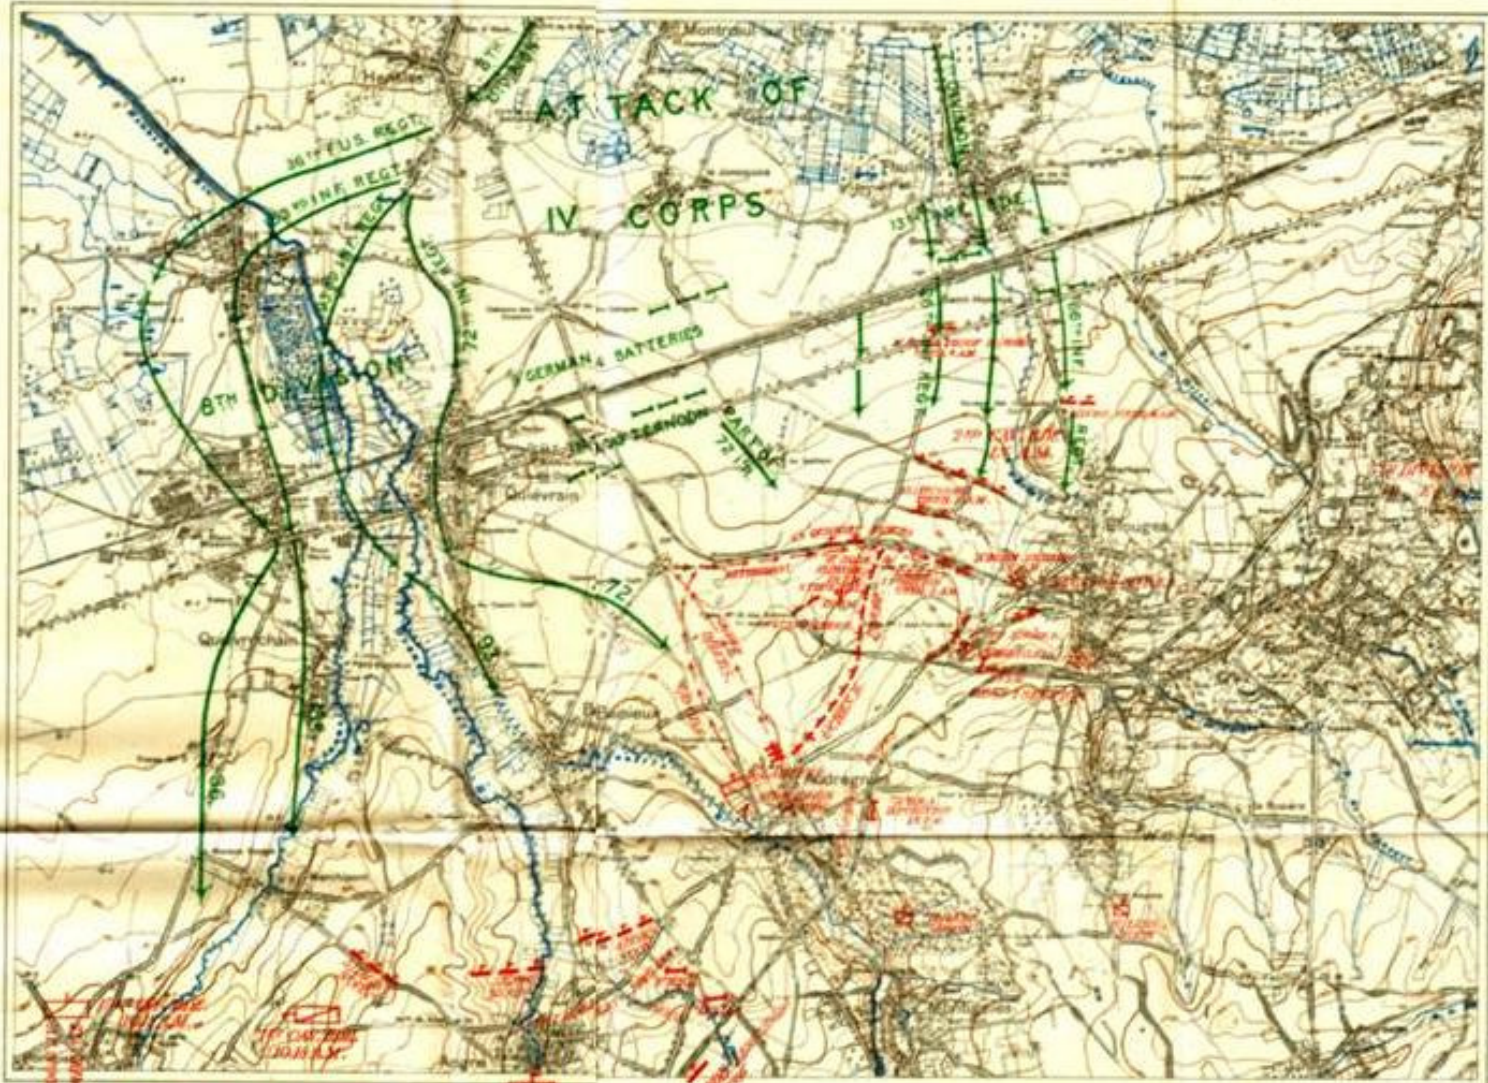

FLANK GUARD ACTION AT ELOUGES, 24 AUGUST, 1914.

MAP COMPILED BY
HISTORICAL SECTION, (MILITARY BRANCH)

4th Cav. Bde. & Battery, R.I.A.
at Elouges (2 1/2 M.S. of Marchpont.)

2nd Cav. Bde.
Elouges.

1st Cav. Bde.
Elouges.

Meters 1000 0 1000 2000 3000 4000 5000 6000 7000 8000 9000 10000 Meters

Yards 1000 0 1000 2000 3000 4000 5000 6000 7000 8000 9000 10000 Yards

Contour interval 20 metres. N.E. corner 5 metres