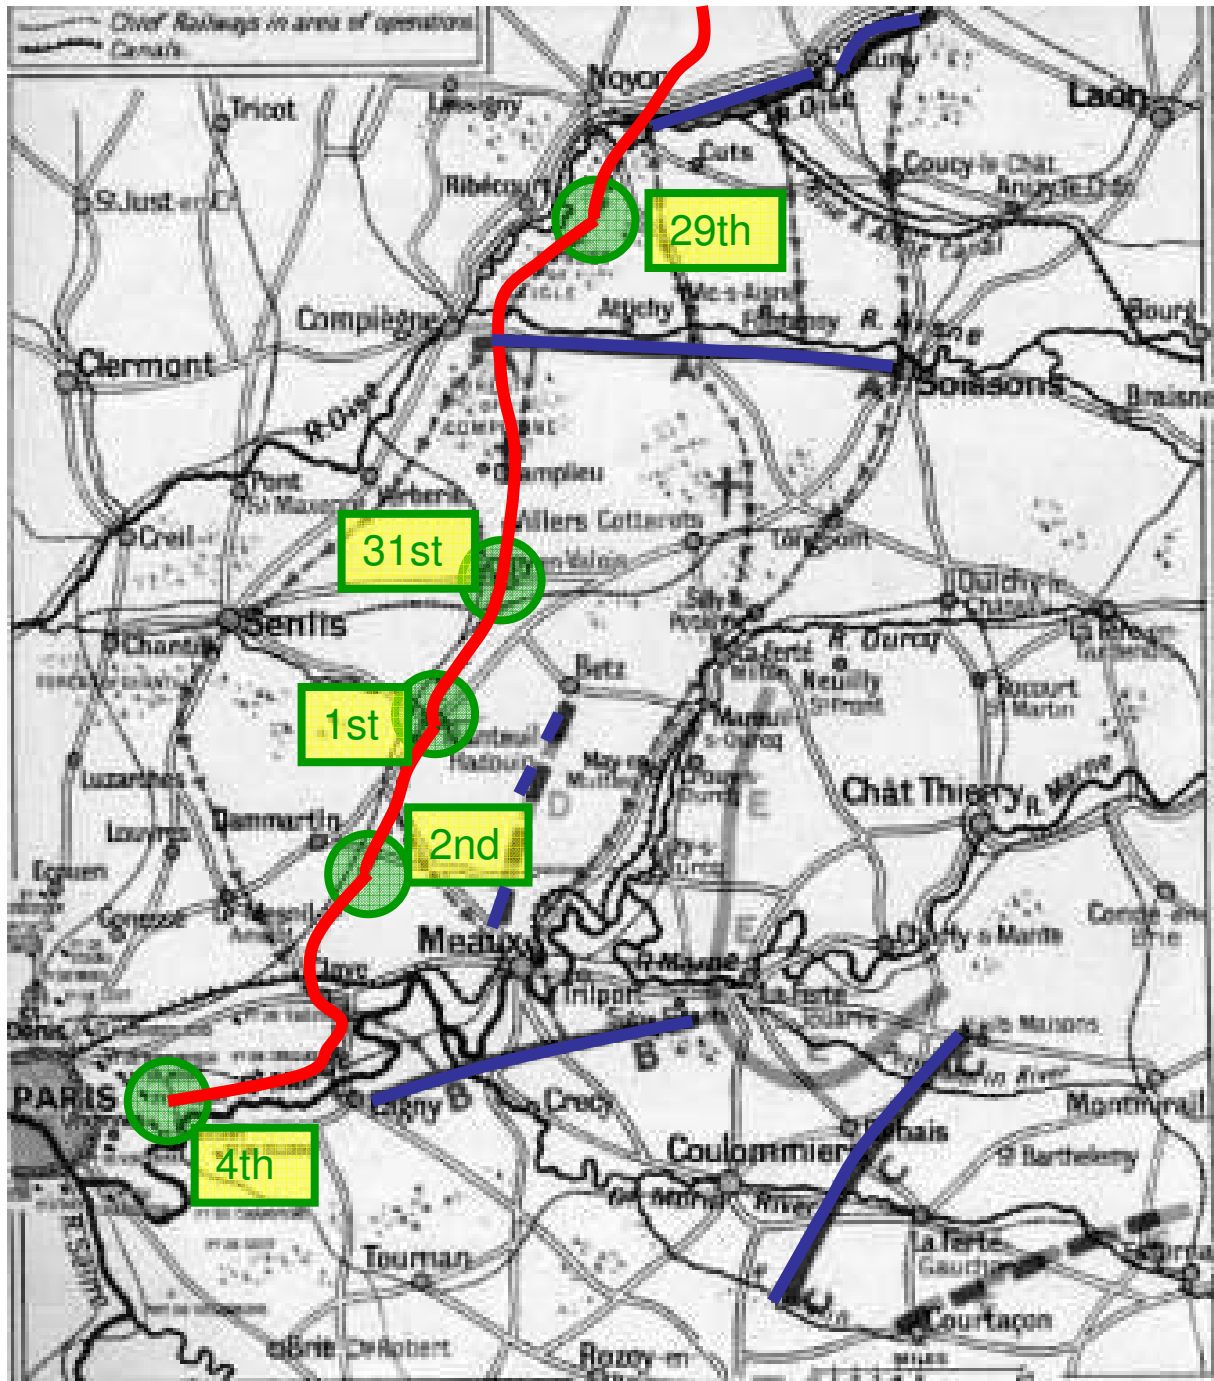

Route of 1st Battalion Cheshire Regiment “Retreat from Mons” (24 August to 5 September 1914)

..... continued below

KEY

-  Site of billets
-  Date
-  Line of March
-  Battle lines