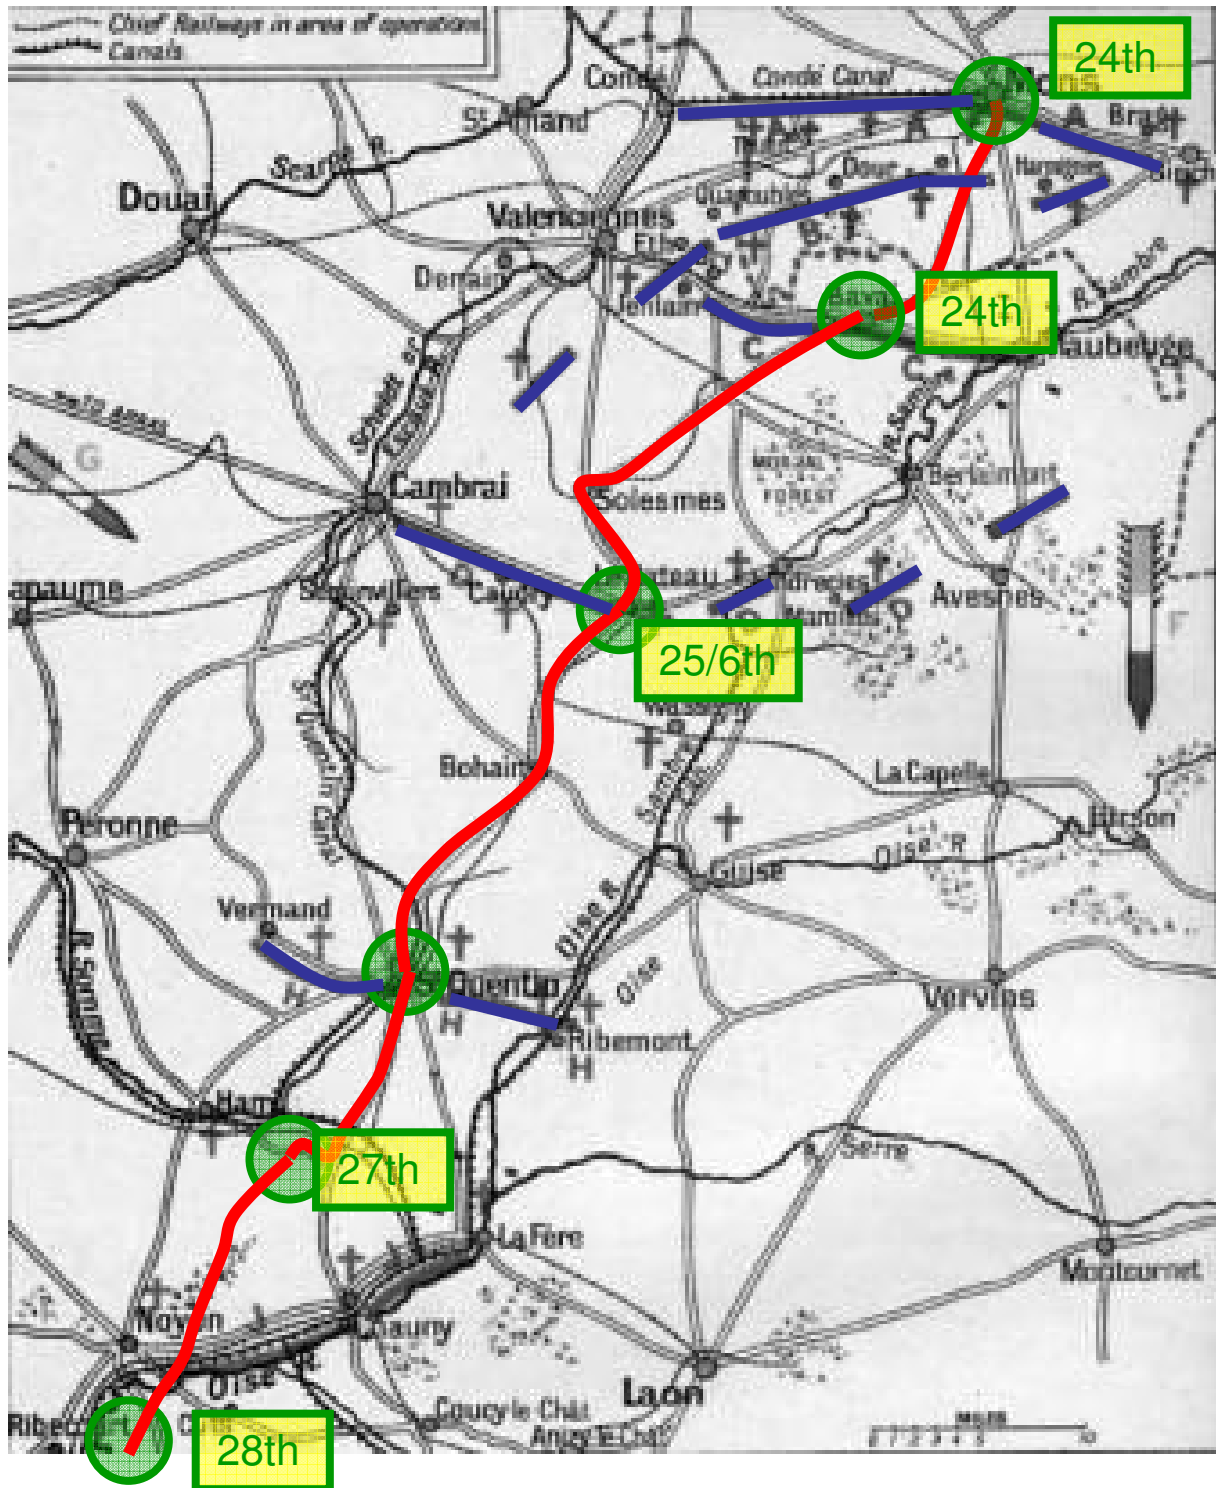

Route of 1st Battalion Cheshire Regiment “Retreat from Mons” (24 August to 5 September 1914)

..... continued below

KEY

-  Site of billets
-  Date
-  Line of March
-  Battle lines